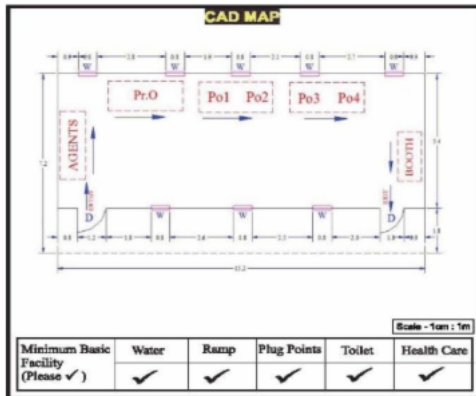

Nazri Naksha

Google Map View

Polling Station Building Front View

Polling Station Front View

Cad View

Key MAP View