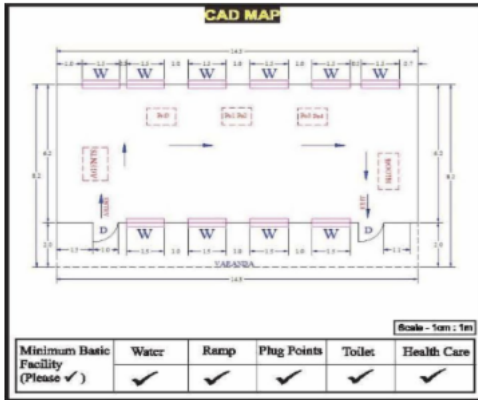

Nazri Naksha

Google Map View

Polling Station Building Front View

Polling Station Front View

Cad View

Key MAP View