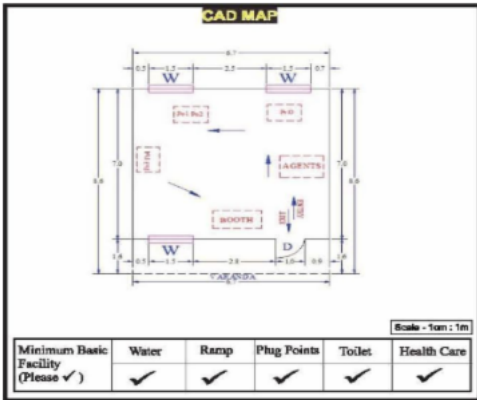

Nazri Naksha

Google Map View

Polling Station Building Front View

Polling Station Front View

Cad View

Key MAP View