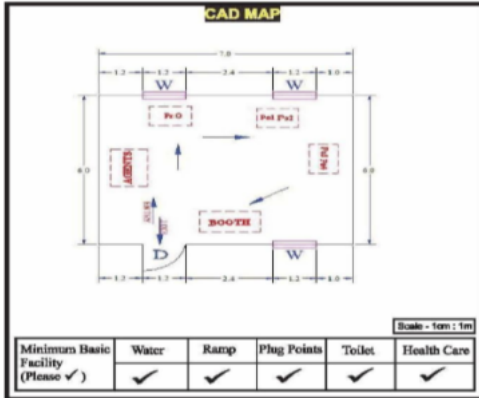

Nazri Naksha

Google Map View

Polling Station Building Front View

Polling Station Front View

Cad View

Key MAP View