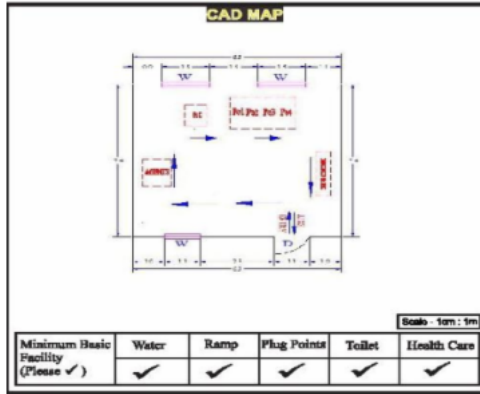

Nazri Naksha

Google Map View

Polling Station Building Front View

Polling Station Front View

Cad View

Key MAP View