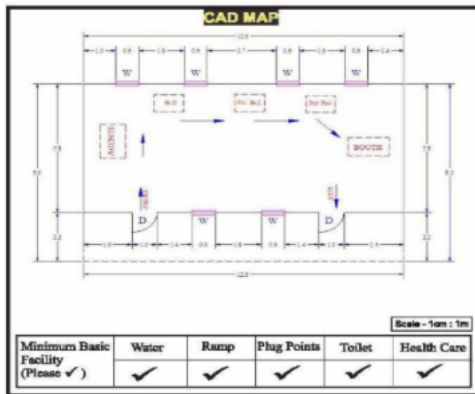

Nazri Naksha

Google Map View

Polling Station Building Front View

Polling Station Front View

Cad View

Key MAP View