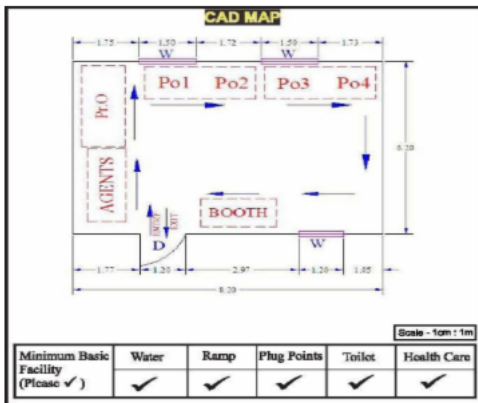

Nazri Naksha

Google Map View

Polling Station Building Front View

Polling Station Front View

Cad View

Key MAP View