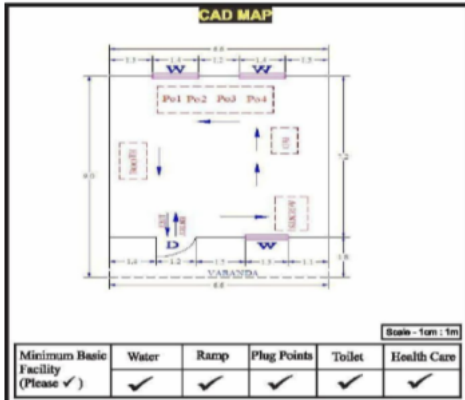

Nazri Naksha

Google Map View

Polling Station Building Front View

Polling Station Front View

Cad View

Key MAP View