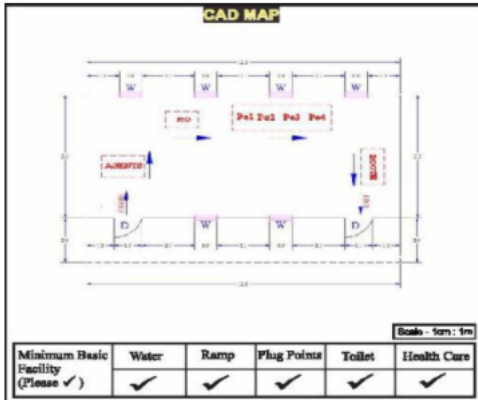

Nazri Naksha

Google Map View

Polling Station Building Front View

Polling Station Front View

Cad View

Key MAP View