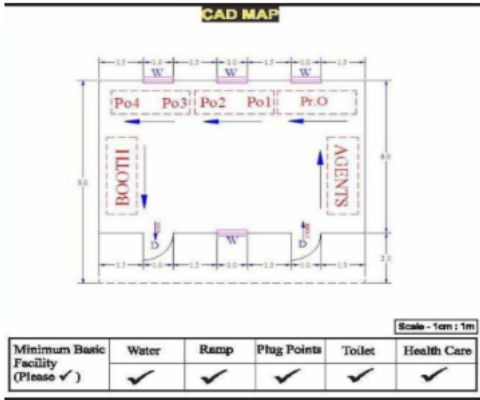

Nazri Naksha

Google Map View

Polling Station Building Front View

Polling Station Front View

Cad View

Key MAP View