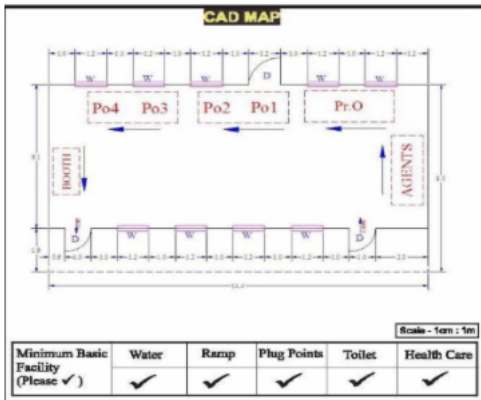

Nazri Naksha

Google Map View

Polling Station Building Front View

Polling Station Front View

Cad View

Key MAP View