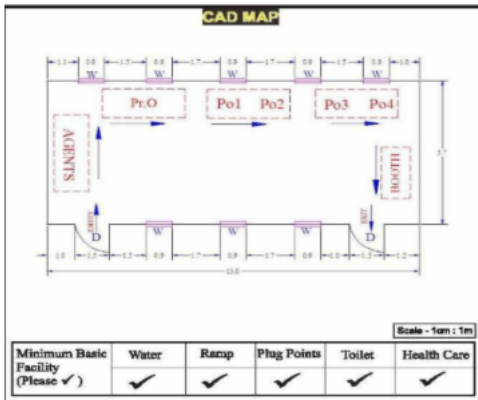

Nazri Naksha

Google Map View

Polling Station Building Front View

Polling Station Front View

Cad View

Key MAP View