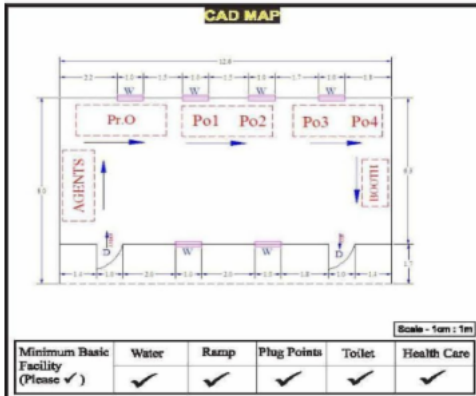

Nazri Naksha

Google Map View

Polling Station Building Front View

Polling Station Front View

Cad View

Key MAP View