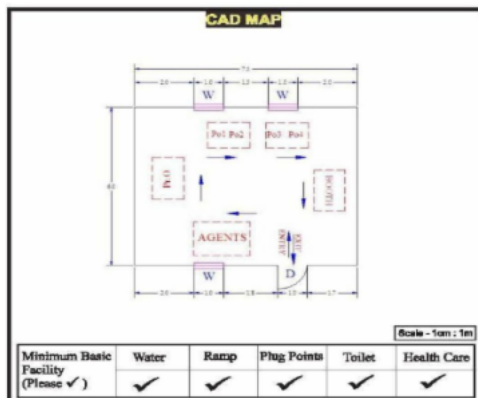

Nazri Naksha

Google Map View

Polling Station Building Front View

Polling Station Front View

Cad View

Key MAP View