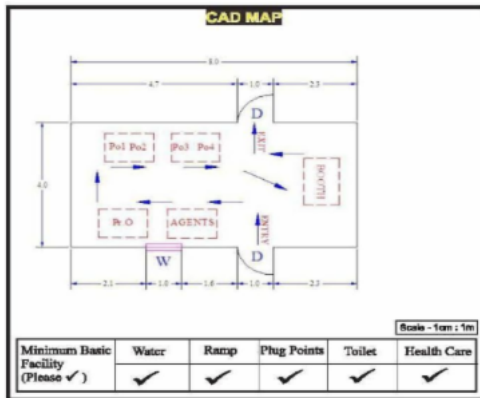

Nazri Naksha

Google Map View

Polling Station Building Front View

Polling Station Front View

Cad View

Key MAP View