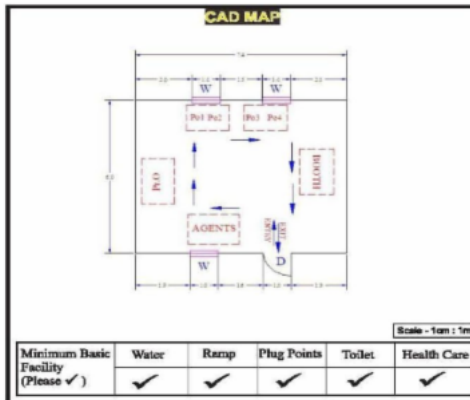

Nazri Naksha

Google Map View

Polling Station Building Front View

Polling Station Front View

Cad View

Key MAP View