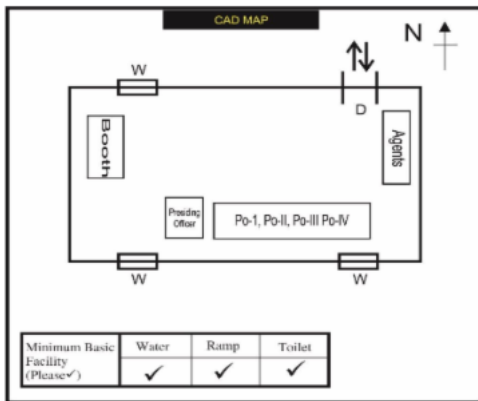

Nazri Naksha

Google Map View

Polling Station Building Front View

Polling Station Front View

Cad View

Key MAP View