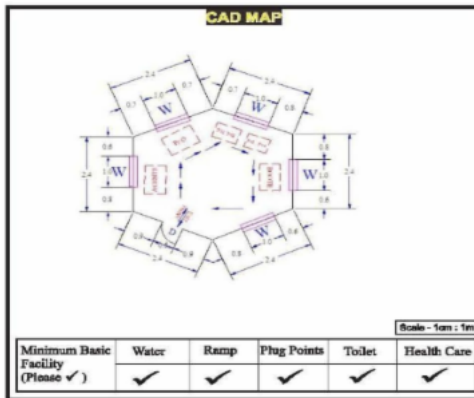

Nazri Naksha

Google Map View

Polling Station Building Front View

Polling Station Front View

Cad View

Key MAP View