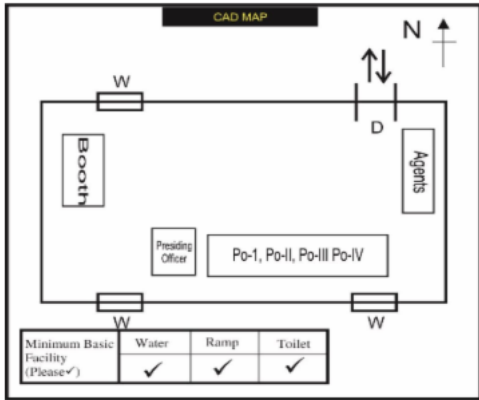

Nazri Naksha

Google Map View

Polling Station Building Front View

Polling Station Front View

Cad View

Key MAP View