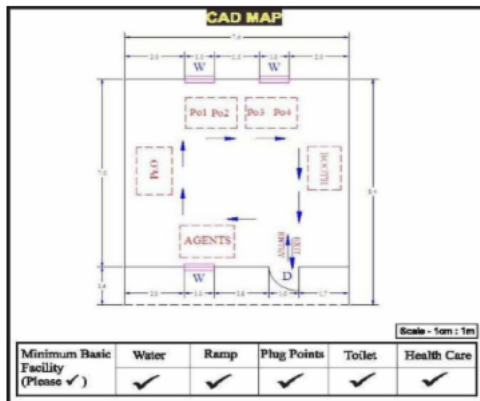

Nazri Naksha

Google Map View

Polling Station Building Front View

Polling Station Front View

Cad View

Key MAP View