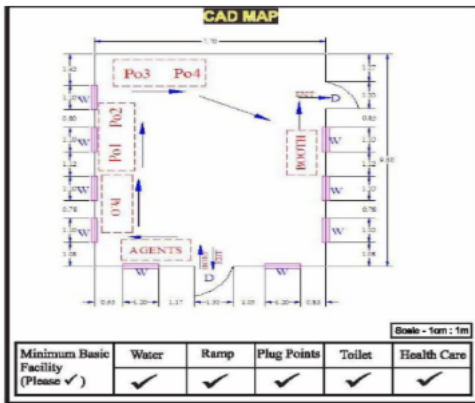

Nazri Naksha

Google Map View

Polling Station Building Front View

Polling Station Front View

Cad View

Key MAP View