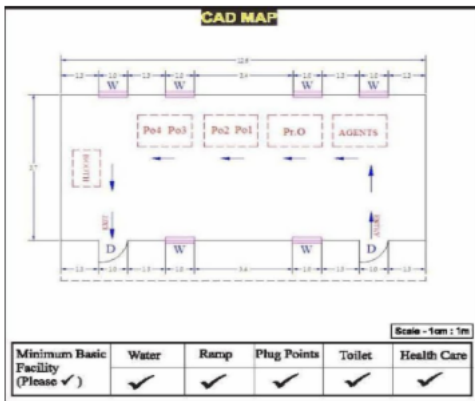

Nazri Naksha

Google Map View

Polling Station Building Front View

Polling Station Front View

Cad View

Key MAP View