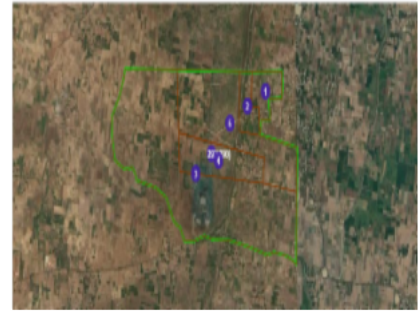

Nazri Naksha

Google Map View