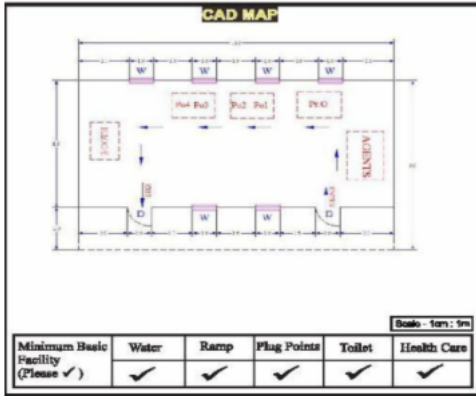

Nazri Naksha

Google Map View

Polling Station Building Front View

Polling Station Front View

Cad View

Key MAP View