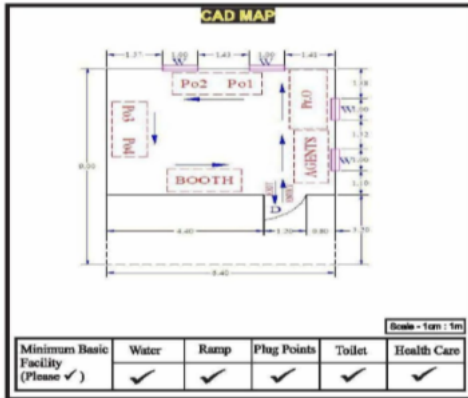

Nazri Naksha

Google Map View

Polling Station Building Front View

Polling Station Front View

Cad View

Key MAP View