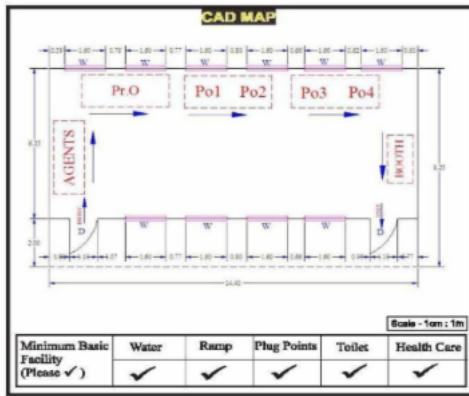

Nazri Naksha

Google Map View

Polling Station Building Front View

Polling Station Front View

Cad View

Key MAP View