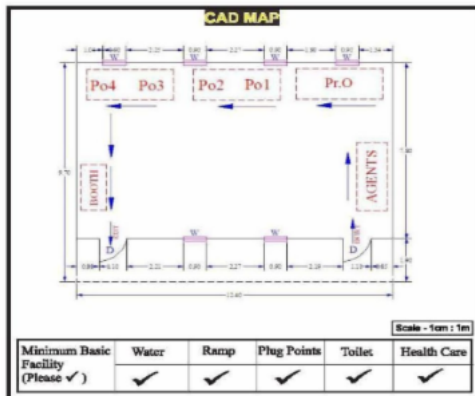

Nazri Naksha

Google Map View

Polling Station Building Front View

Polling Station Front View

Cad View

Key MAP View