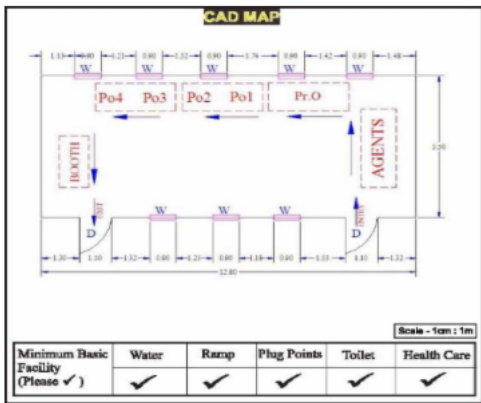

Nazri Naksha

Google Map View

Polling Station Building Front View

Polling Station Front View

Cad View

Key MAP View