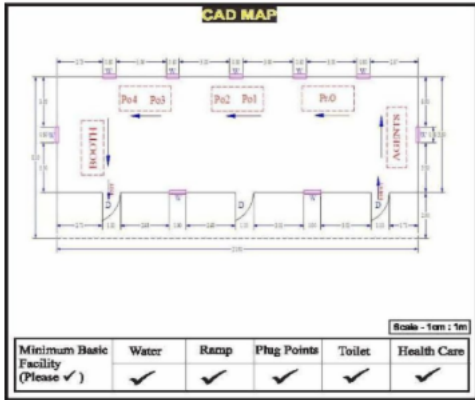

Nazri Naksha

Google Map View

Polling Station Building Front View

Polling Station Front View

Cad View

Key MAP View