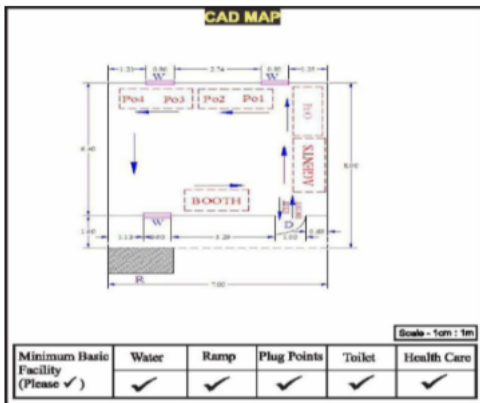

Nazri Naksha

Google Map View

Polling Station Building Front View

Polling Station Front View

Cad View

Key MAP View