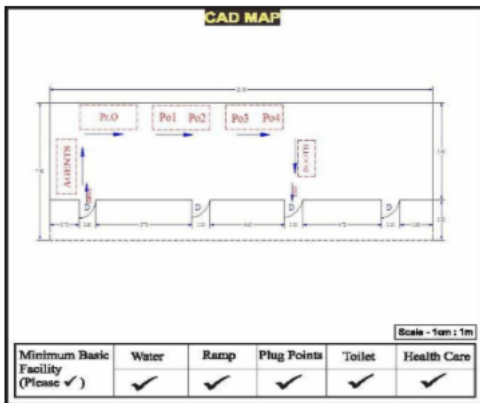

Nazri Naksha

Google Map View

Polling Station Building Front View

Polling Station Front View

Cad View

Key MAP View