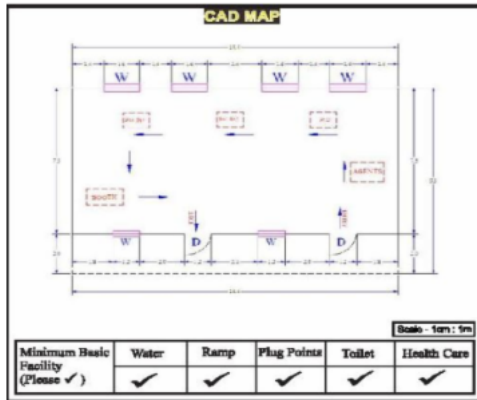

Nazri Naksha

Google Map View

Polling Station Building Front View

Polling Station Front View

Cad View

Key MAP View