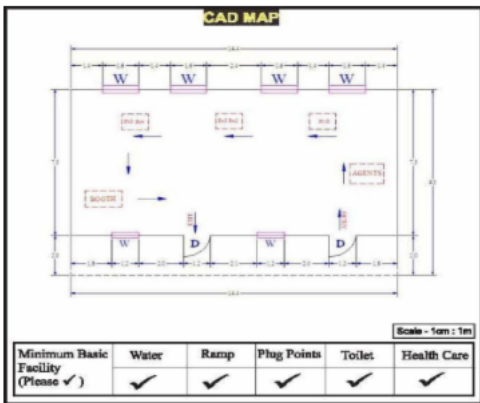

Nazri Naksha

Google Map View

Polling Station Building Front View

Polling Station Front View

Cad View

Key MAP View