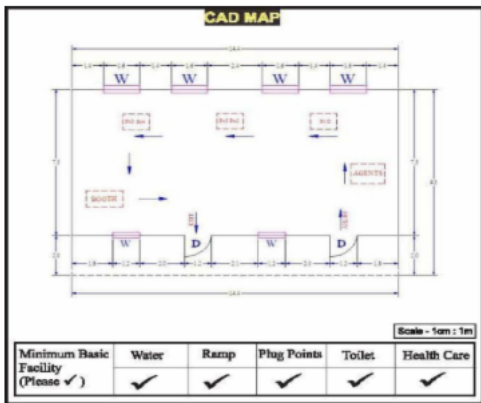

Nazri Naksha

Google Map View

Polling Station Building Front View

Polling Station Front View

Cad View

Key MAP View