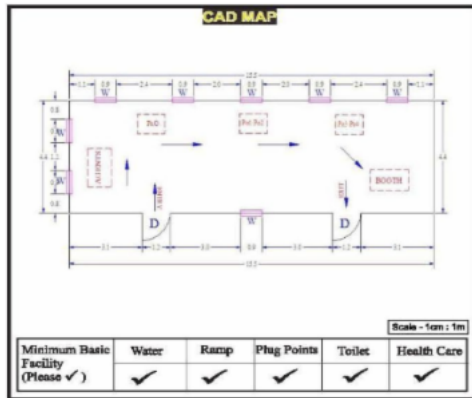

Nazri Naksha

Google Map View

Polling Station Building Front View

Polling Station Front View

Cad View

Key MAP View