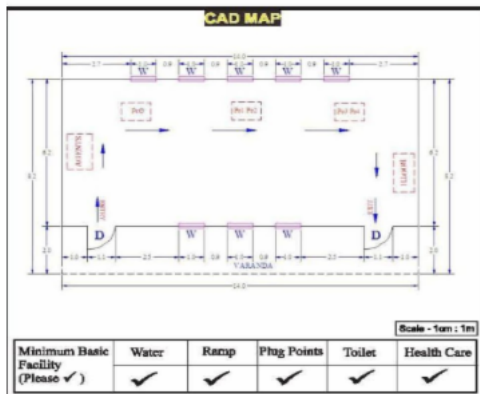

Nazri Naksha

Google Map View

Polling Station Building Front View

Polling Station Front View

Cad View

Key MAP View