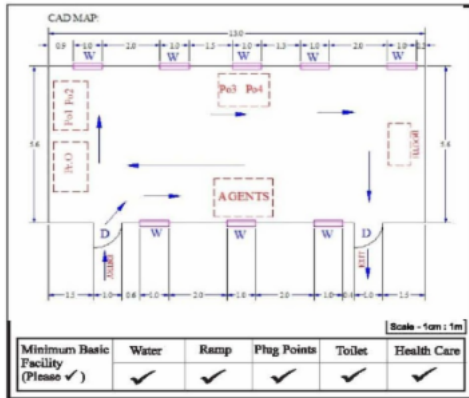

Nazri Naksha

Google Map View

Polling Station Building Front View

Polling Station Front View

Cad View

Key MAP View