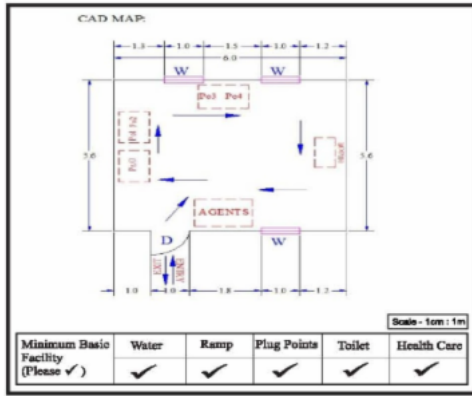

Nazri Naksha

Google Map View

Polling Station Building Front View

Polling Station Front View

Cad View

Key MAP View