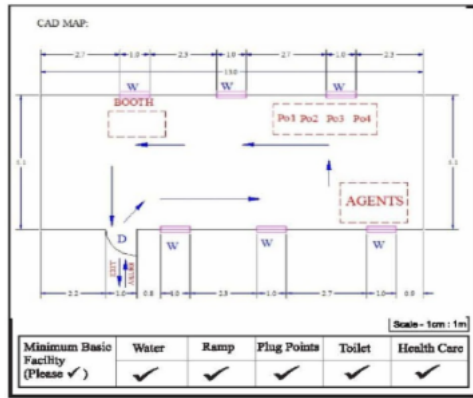

Nazri Naksha

Google Map View

Polling Station Building Front View

Polling Station Front View

Cad View

Key MAP View