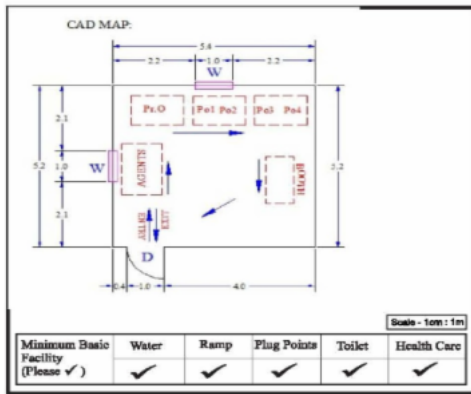

Nazri Naksha

Google Map View

Polling Station Building Front View

Polling Station Front View

Cad View

Key MAP View