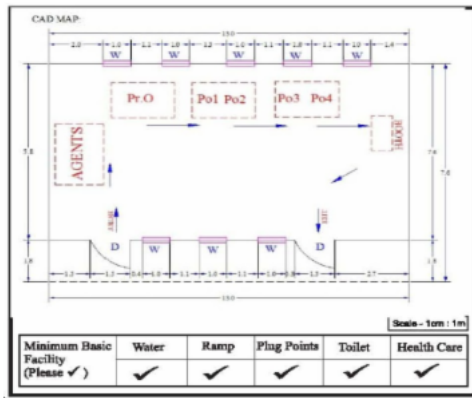

Nazri Naksha

Google Map View

Polling Station Building Front View

Polling Station Front View

Cad View

Key MAP View