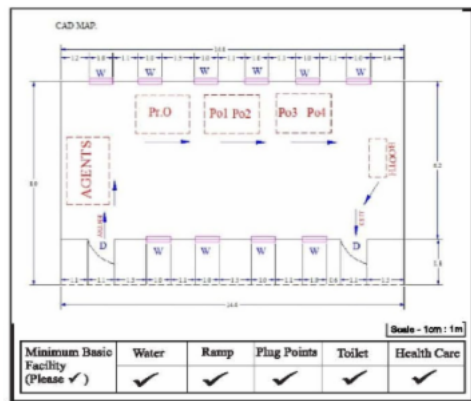

Nazri Naksha

Google Map View

Polling Station Building Front View

Polling Station Front View

Cad View

Key MAP View