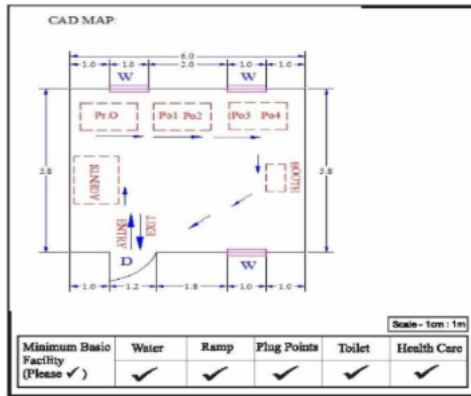

Nazri Naksha

Google Map View

Polling Station Building Front View

Polling Station Front View

Cad View

Key MAP View