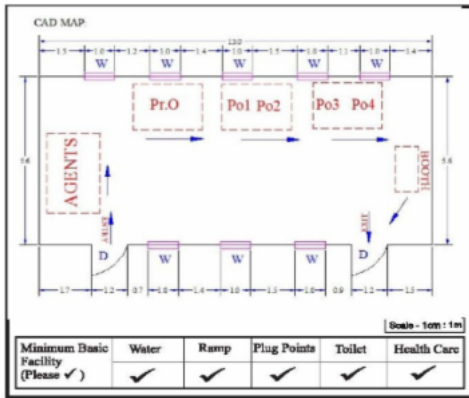

Nazri Naksha

Google Map View

Polling Station Building Front View

Polling Station Front View

Cad View

Key MAP View