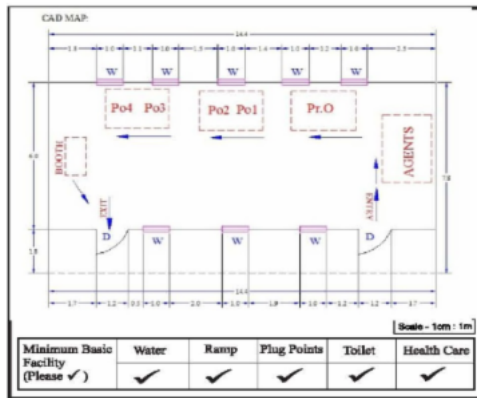

Nazri Naksha

Google Map View

Polling Station Building Front View

Polling Station Front View

Cad View

Key MAP View