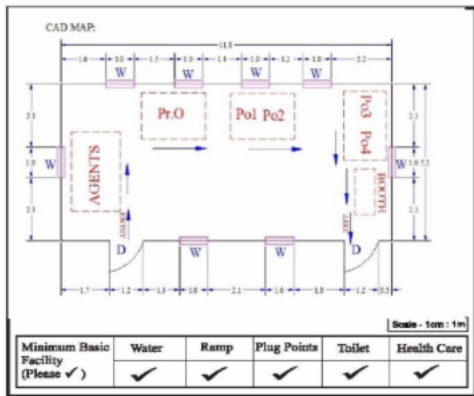

Nazri Naksha

Google Map View

Polling Station Building Front View

Polling Station Front View

Cad View

Key MAP View