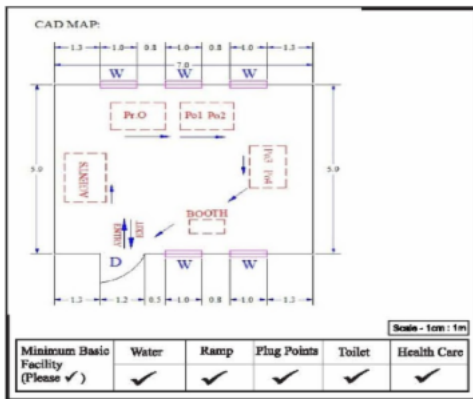

Nazri Naksha

Google Map View

Polling Station Building Front View

Polling Station Front View

Cad View

Key MAP View