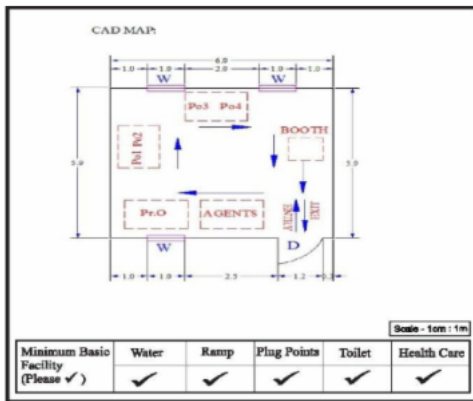

Nazri Naksha

Google Map View

Polling Station Building Front View

Polling Station Front View

Cad View

Key MAP View