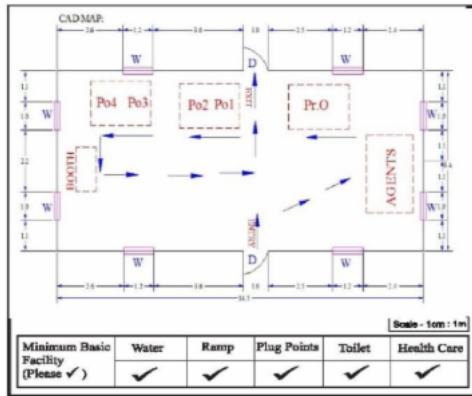

Nazri Naksha

Google Map View

Polling Station Building Front View

Polling Station Front View

Cad View

Key MAP View