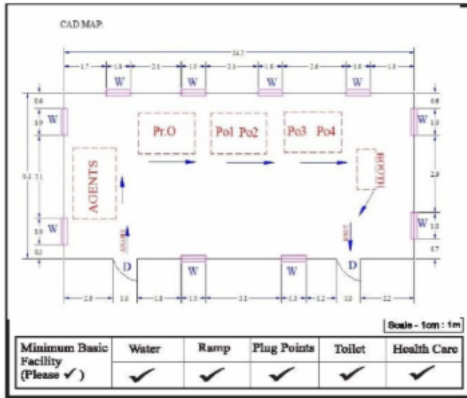

Nazri Naksha

Google Map View

Polling Station Building Front View

Polling Station Front View

Cad View

Key MAP View